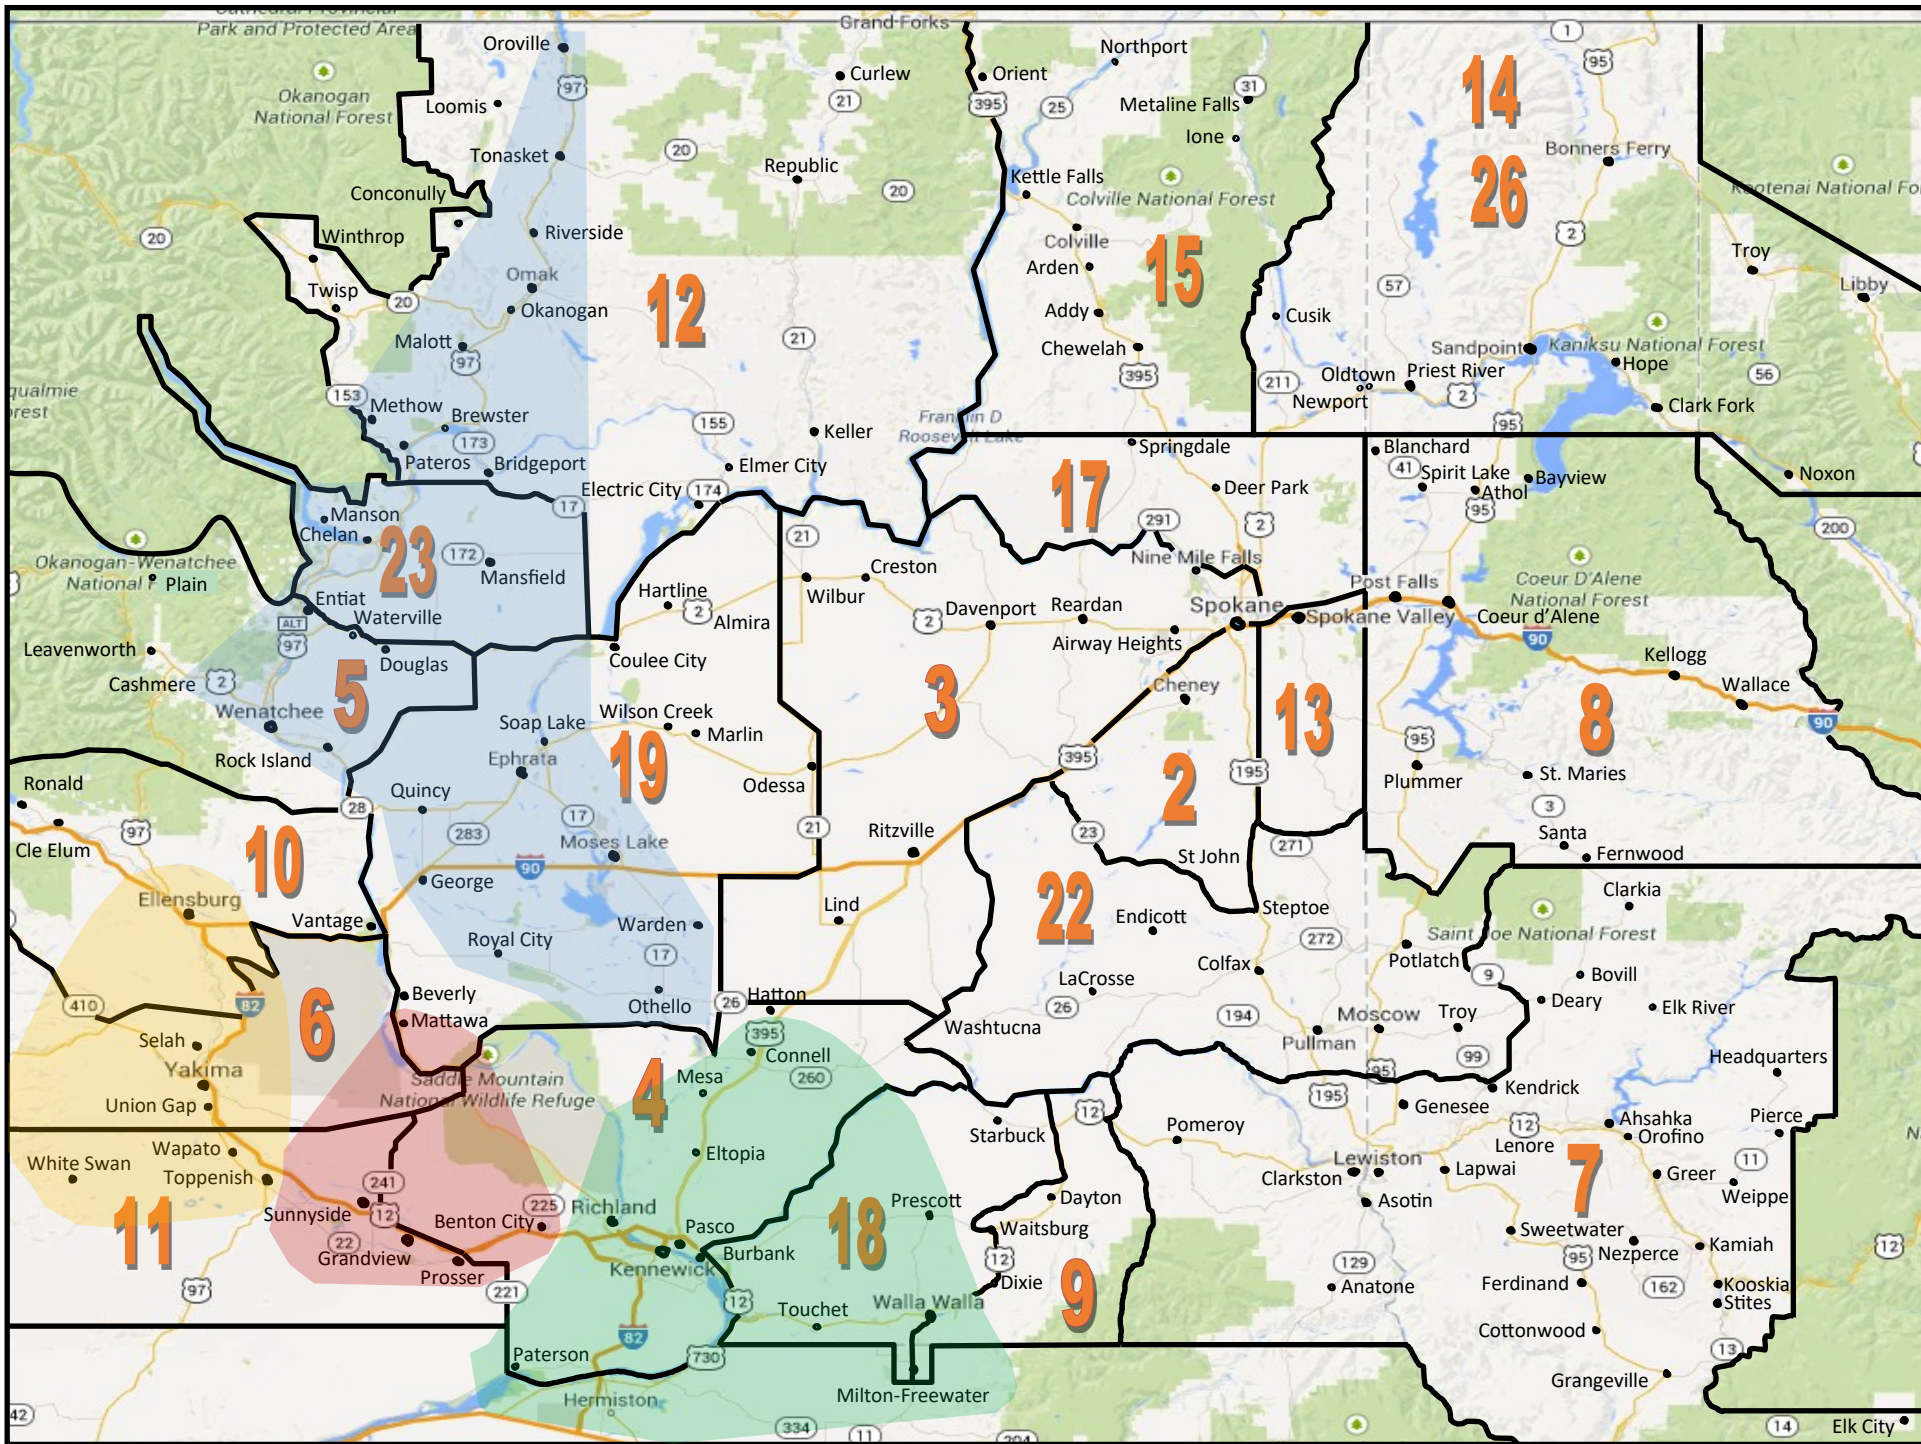

WASHINGTON STATE EAST AREA 92—DISTRICT MAP

Latino District Color Legend: 16, 21, 24, 25

Updated: 11/6/2024