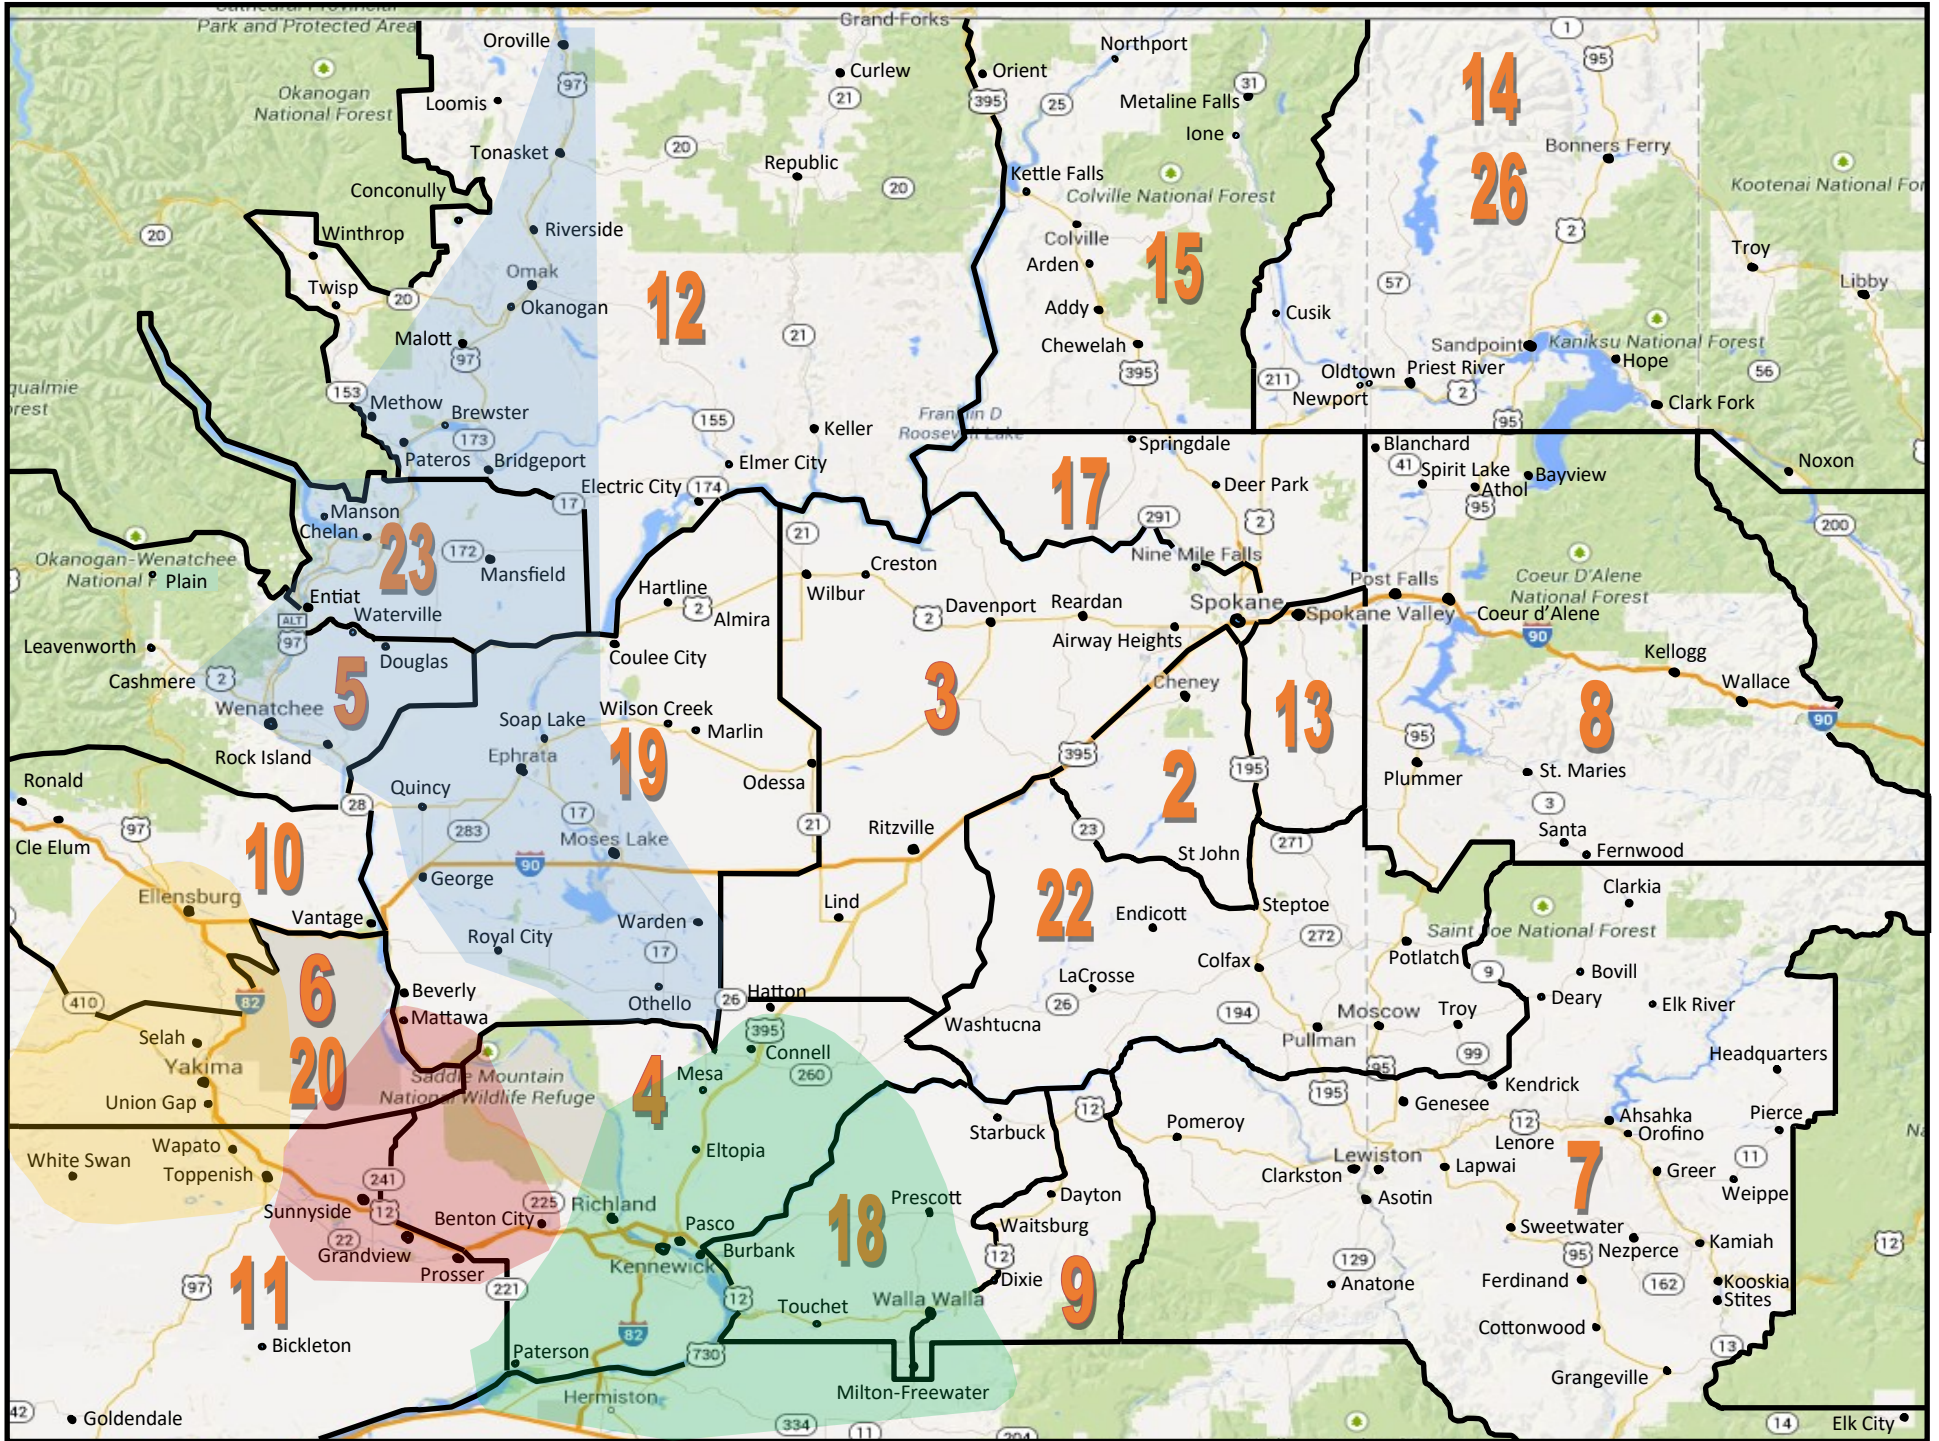

# WASHINGTON STATE EAST AREA 92—DISTRICT MAP

Latino District Color Legend: 16, 21, 24, 25

Updated: 11/22/2020