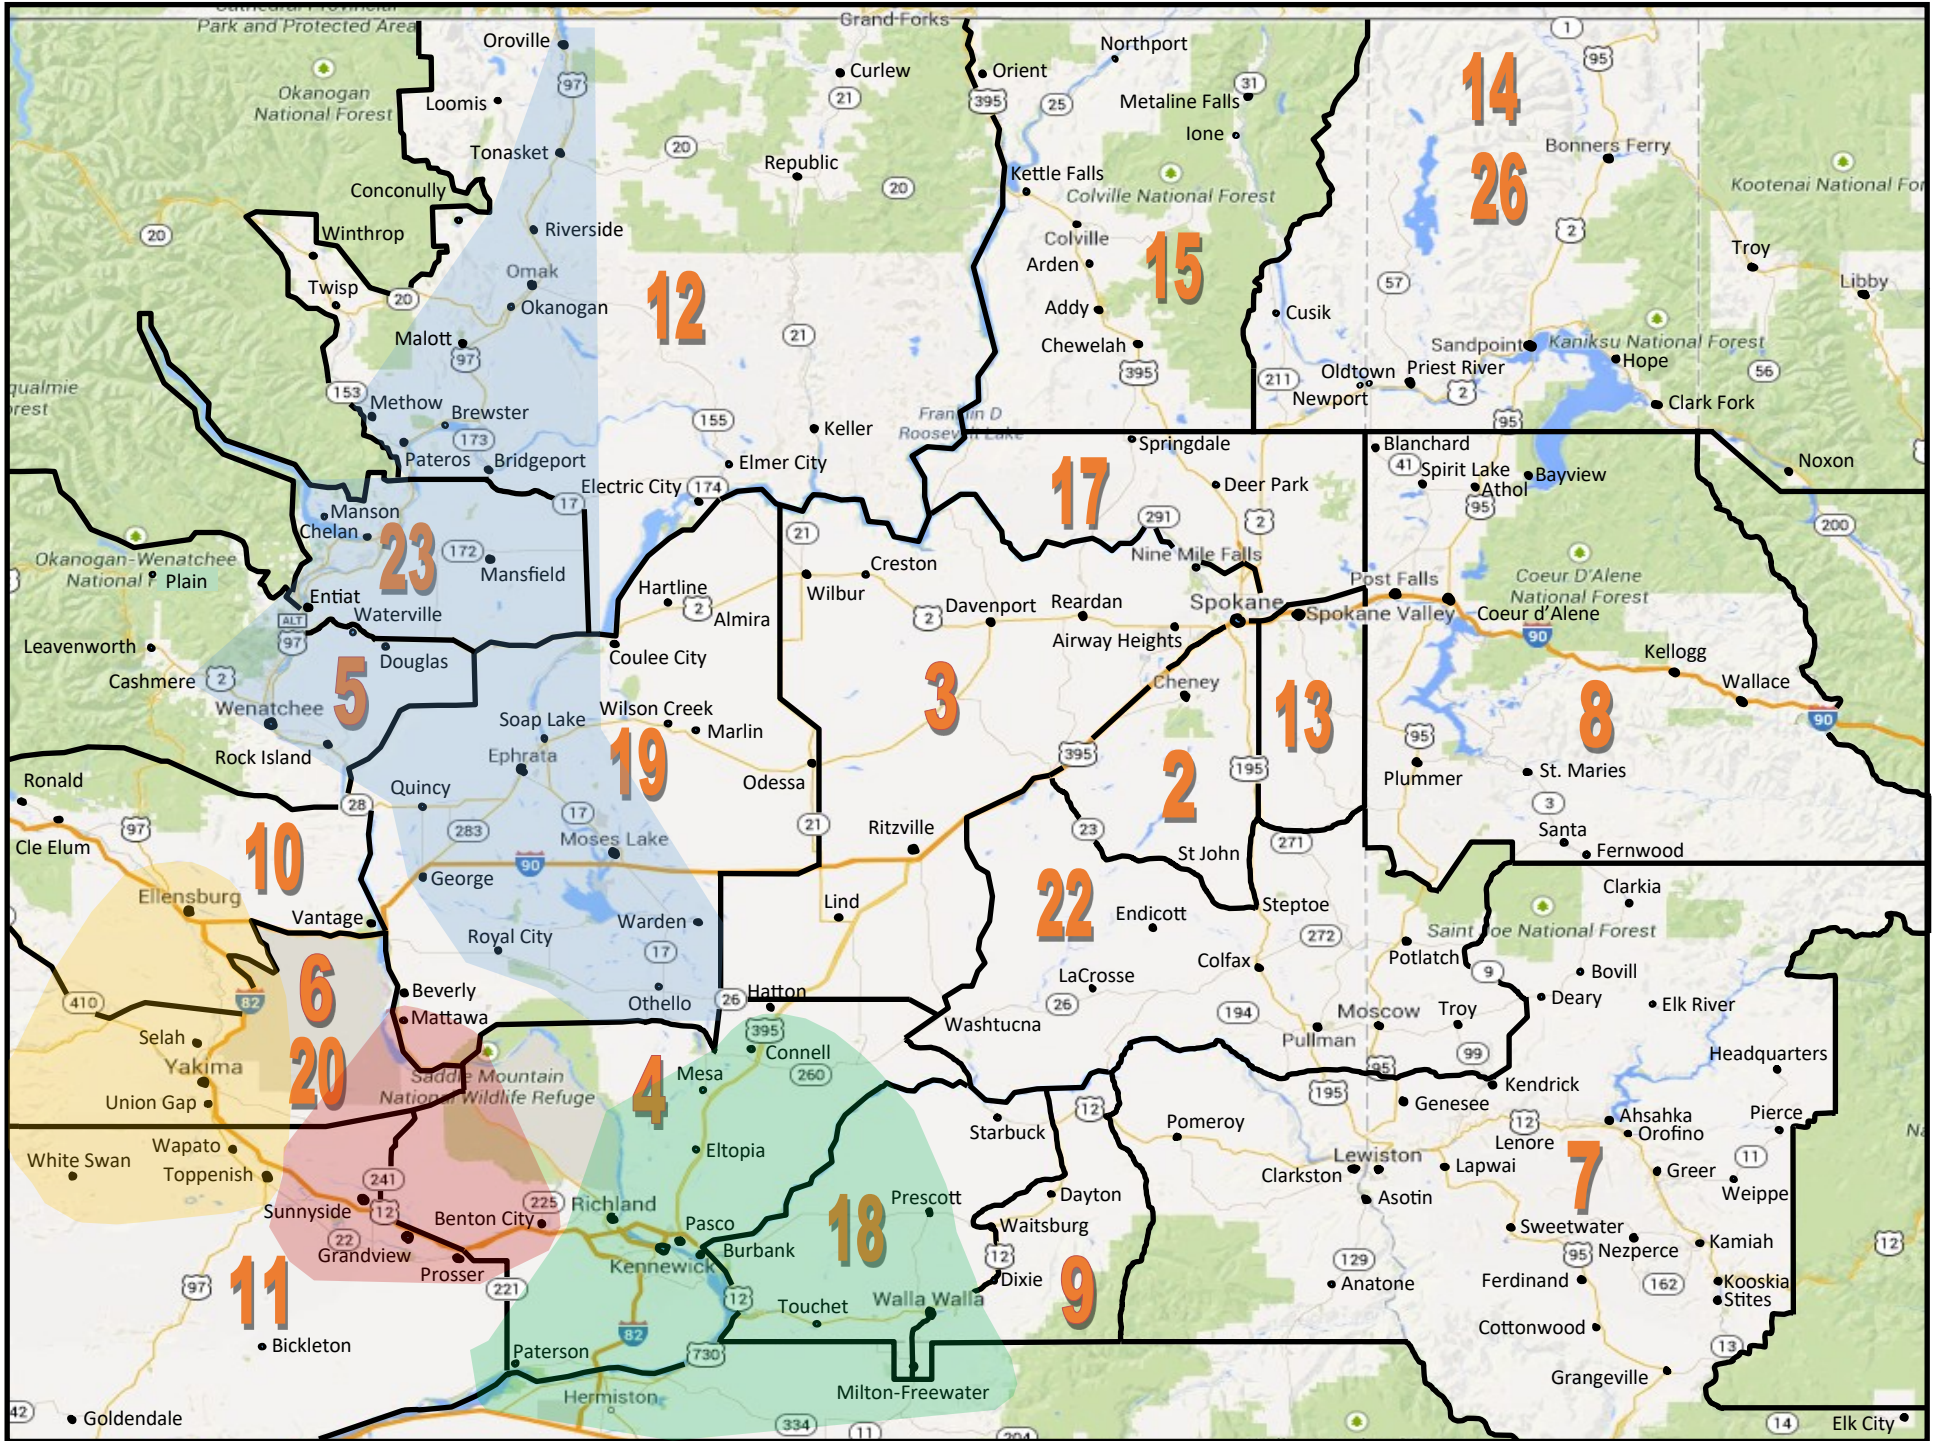

# WASHINGTON STATE EAST AREA 92—DISTRICT MAP

Latino District Color Legend: 16, 21, 24, 25

Updated: 4/21/2021