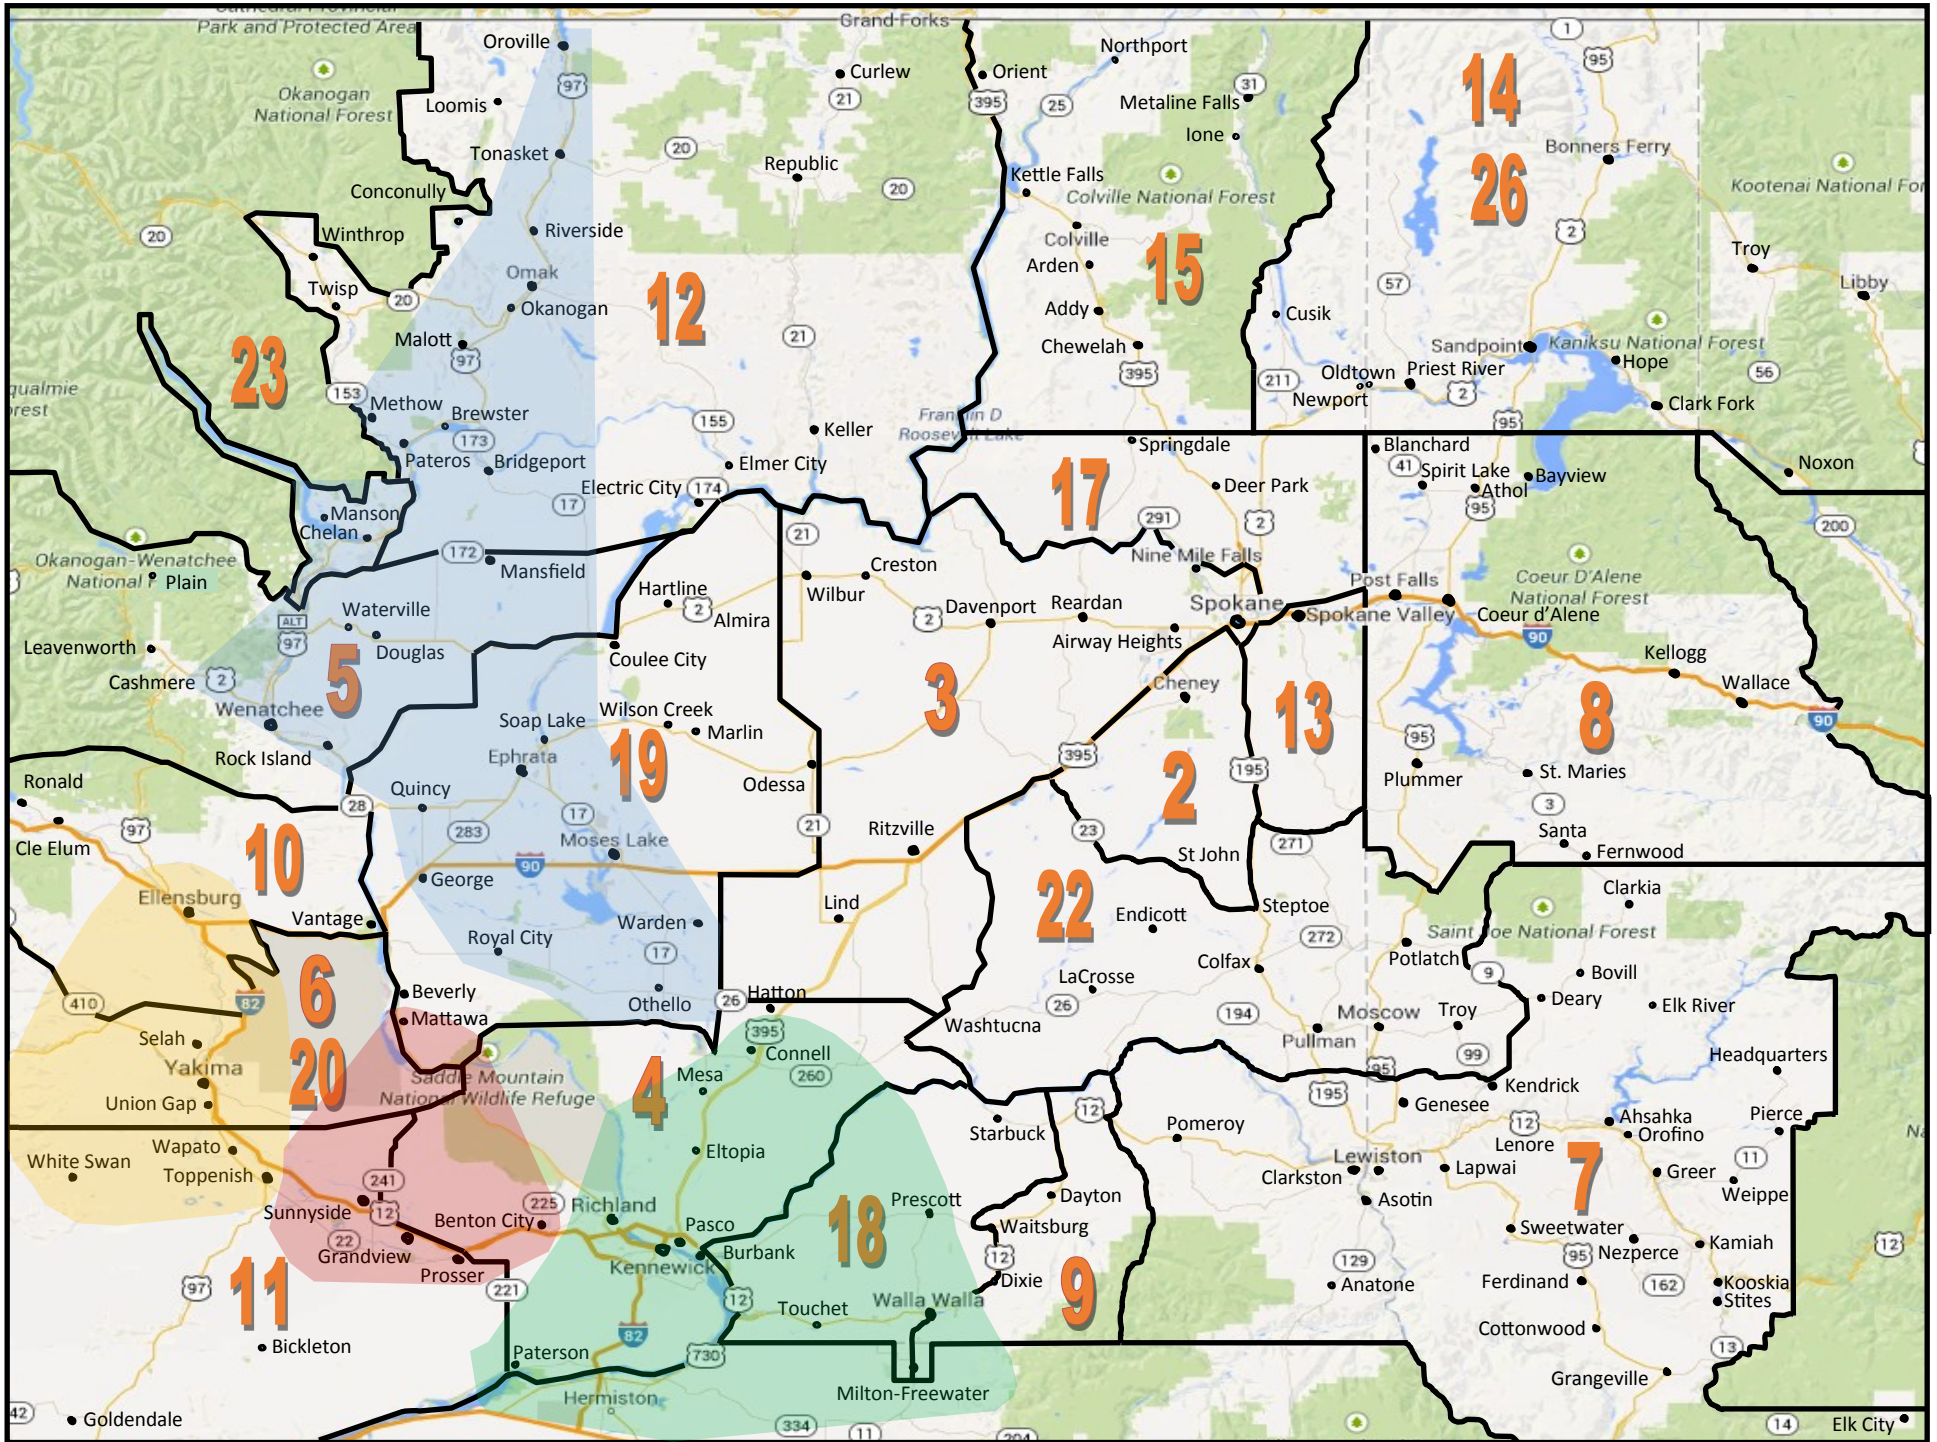

WASHINGTON STATE EAST AREA 92—DISTRICT MAP

Latino District Color Legend: 16, 21, 24, 25

Updated: 4/13/2019